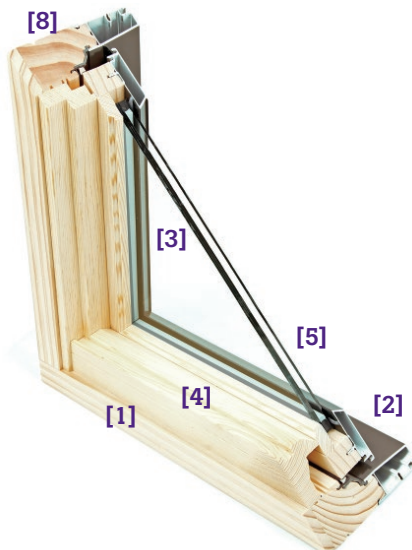

Pinnacle Clad Impact Casement & Awning

Features and Benefits

- [1]** The warmth and beauty of Clear Select Pine; can be painted or stained
- [2]** Clad units offer a strong, durable extruded aluminum sash and frame for low maintenance; primed units offer the traditional appearance of decorative trim
- [3]** Glass is replaceable in case of damage
- [4]** 2" thick sash adds beauty and increases insulating value
- [5]** Exterior tape glazing slows conduction of heat/cold through edge of glass; two beads of silicone ensure a water tight seal that creates three seals between glass and sash
- [6]** Single lever, sequential, multi-point lock for sleek look and easy operation
- [7]** Adjustable concealed hinge system ensures smooth operation
- [8]** 1-1/4" jamb creates unmatched strength and stability
- [9]** Silicone-injected frame corners create a stronger and more attractive joint
- [10]** Certified against hurricane blasts: Laminated glass allows unit to crack instead of shatter when under great pressure
- [11]** Meets and exceeds building codes for extreme coastal environment conditions
- [12]** Laminated glass dampens sounds from traffic, neighbors and the outdoors
- [13]** Preserve protective film standard

Sizes

Available in hundreds of standard and custom sizes

Glazing

- Glazed with tape and Dow Corning® 955 silicone sealant – the strongest silicone bonding agent available
- Cardinal SeaStorm® LoE 366 insulated glass standard, featuring stainless steel spacers; tinted, tempered and laminated glass available
- Custom and special glass types available
- Insulated glass utilizes annealed glass on exterior and laminated glass on interior
- Laminated glass features PVB inner layer on operating units and SGP inner layer on fixed units